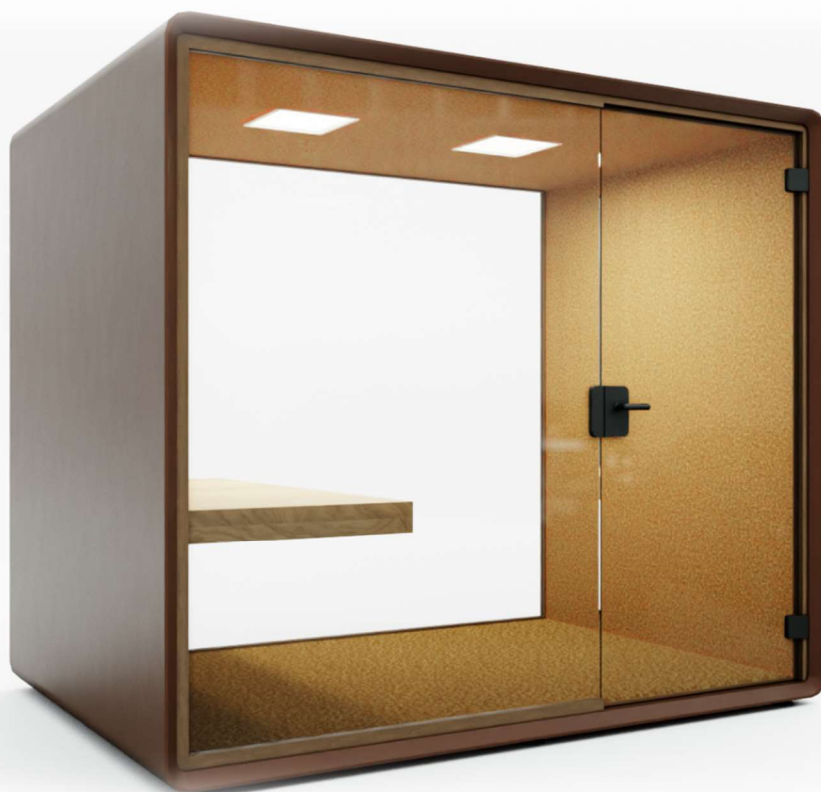

Video Conference **GEORGE**

GEORGE – The most important things at a glance

GEORGE is the ideal space for short brainstorming and exchange of ideas as well as small team meetings up to a maximum of 4 people. Equipped with a screen, it can also be used well for video conferences or Skype calls. GEORGE can be ordered as a basic room or with interior fittings.

- ✓ 3 hours assembly time (3 men excl. Contribution)
- ✓ Integrated ventilation
- ✓ LED Lighting
- ✓ Customer-configurable interior
- ✓ Wide range of colours

GEORGE - Standard equipment

- ✓ High-quality materials for optimum sound insulation
- ✓ Multi-layer structure in timber construction with sound insulation insert
- ✓ All-glass door leaf made of ESG 10 mm, polished edges, with frame and stop seal, opening outwards, with Niro pusher set and automatic lowering seal on the bottom
- ✓ Replaceable sound absorbers with fabric wallpaper
- ✓ Automatic LED recessed ceiling light
- ✓ Automatic ventilation by an exhaust fan with 5 min. follow-up time
- ✓ Detector
- ✓ 2-fold frame power strip

GEORGE - Dimensions

- ✓ External dimensions W 260 x D 180 x H 220 cm
- ✓ Internal dimensions: W 245 x D 165 x H 210 cm

GEORGE - Color Selection

- ✓ Shape: All standard RAL colours (silk matt)
- ✓ Carpet: Object Carpet Model Poodle entire collection (64 colors)
- ✓ Fabric wallpaper sound absorber: Camira wool fabrics from the Blazer Lite or Synergy collection

GEORGE - Power Strip Configuration

Next to the storage board is the integrated power strip. Choose the right combination:

Rotary dimmer

Socket (D, CH, Fr, GB)

USB-Charger

Network socket for data cables

GEORGE - Options with extra price