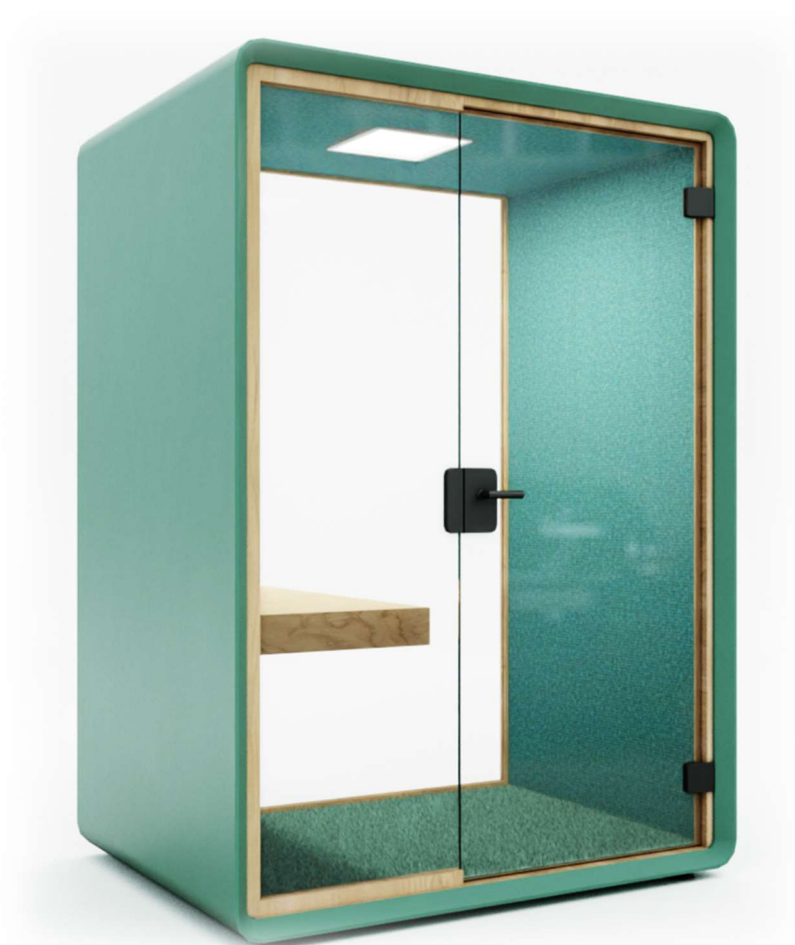

## Single Workbox **TIM**

### **TIM – The most important things at a glance**

The Workbox TIM offers the ideal environment for both telephone calls and concentrated work. Due to the double use of this room-in-room solution, TIM is versatile and almost always in use.

## TIM - Standard equipment

- ✓ High-quality materials for optimum sound insulation
- ✓ Multi-layer structure in timber construction with sound insulation insert
- ✓ All-glass door leaf made of ESG 10 mm, polished edges, with frame and stop seal, opening outwards, with Niro pusher set and automatic lowering seal on the bottom
- ✓ Replaceable sound absorbers with fabric wallpaper
- ✓ Automatic LED recessed ceiling light
- ✓ Automatic ventilation by an exhaust fan with 5 min. follow-up time
- ✓ Detector
- ✓ 2-fold frame power strip

## TIM - Dimensions

- ✓ External dimensions W 160 x D 120 x H 220 cm
- ✓ Internal dimensions: W 145 x D 105 x H 210 cm